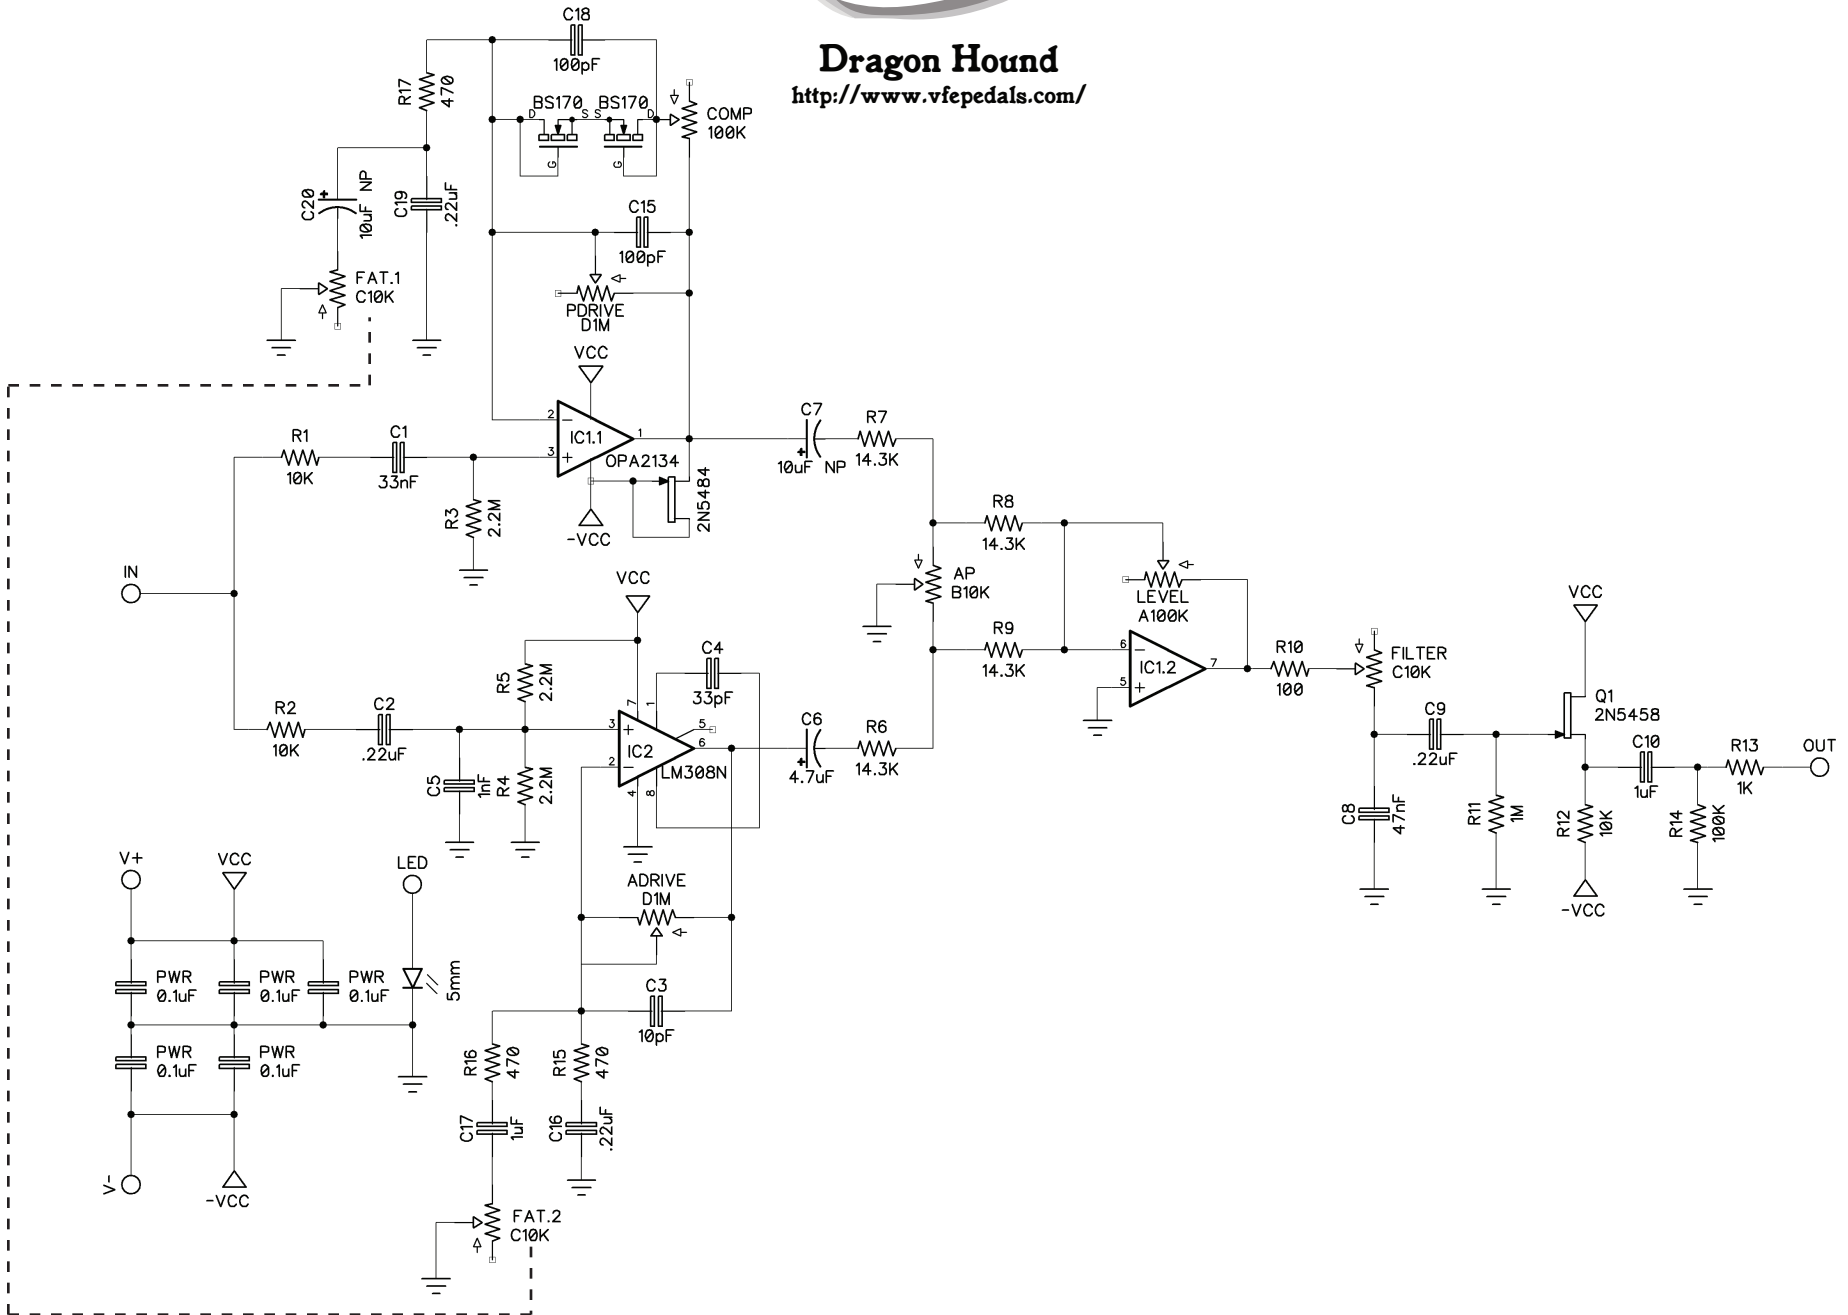

Dragon Hound

<http://www.vfepedals.com/>

TrueSoft Bypass Switching System v2

<http://www.vfepedals.com/>

Italics indicate charge pump alternate layout is used