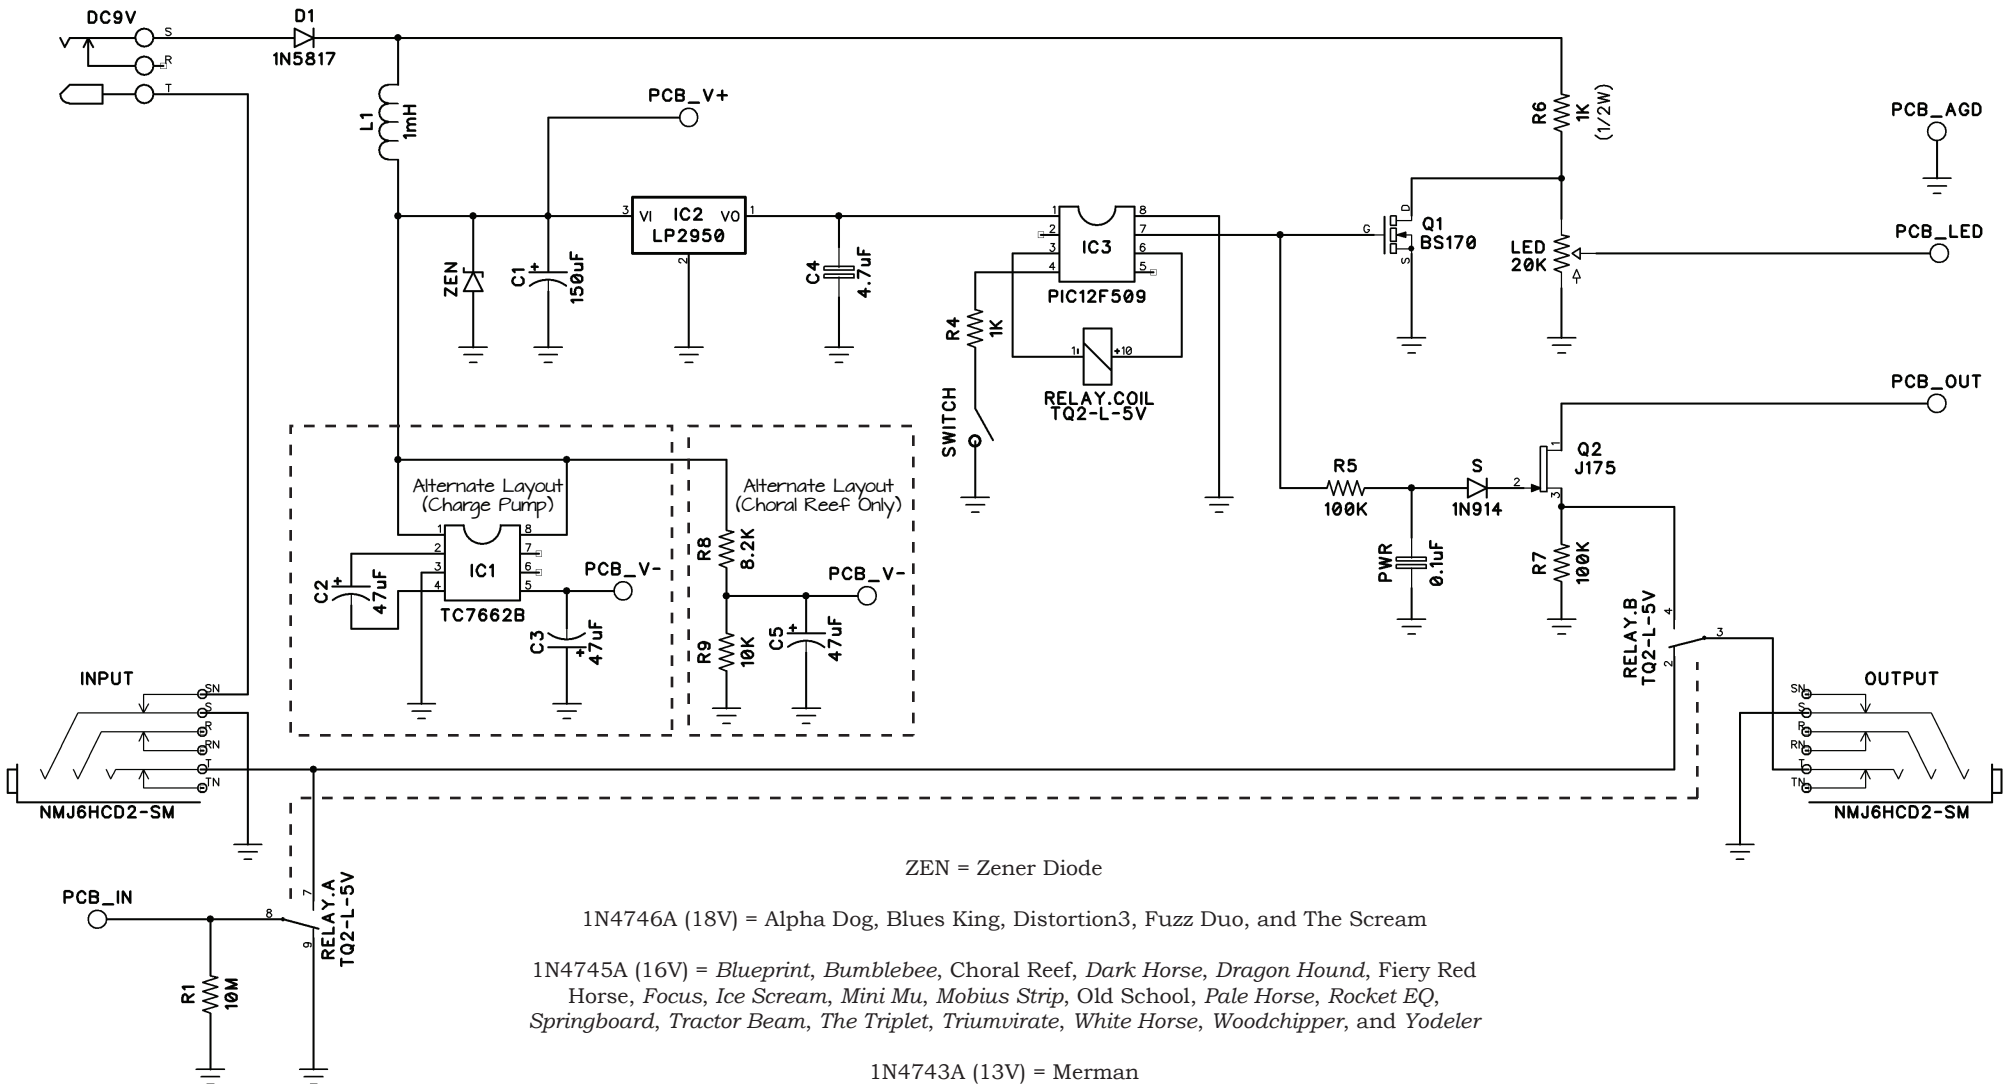

Dragon Hound

<http://www.vfepedals.com/>

TrueSoft Bypass Switching System v2

<http://www.vfepedals.com/>

Italics indicate charge pump alternate layout is used