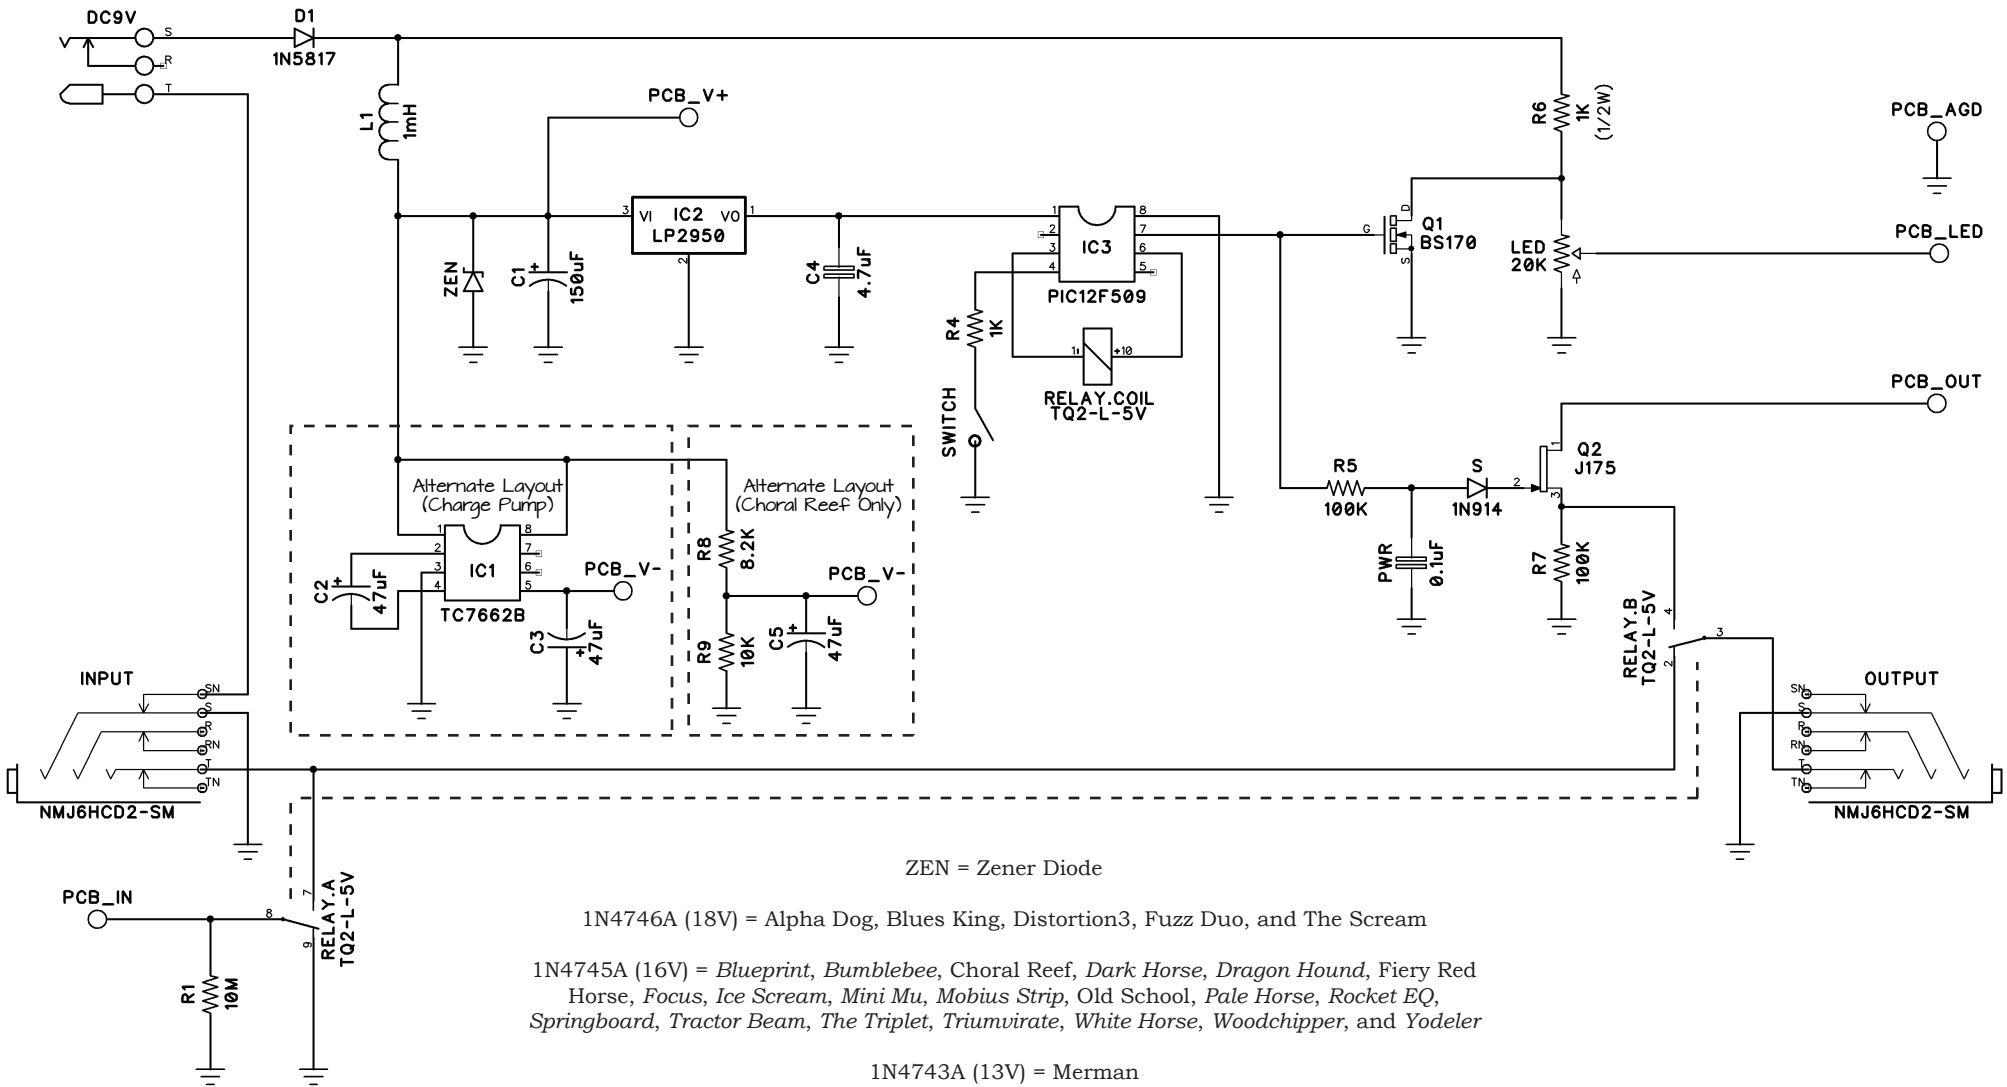

TrueSoft Bypass Switching System v2

<http://www.vfepedals.com/>

ZEN = Zener Diode

1N4746A (18V) = Alpha Dog, Blues King, Distortion3, Fuzz Duo, and The Scream

1N4745A (16V) = *Blueprint, Bumblebee, Choral Reef, Dark Horse, Dragon Hound, Fiery Red Horse, Focus, Ice Scream, Mini Mu, Mobius Strip, Old School, Pale Horse, Rocket EQ, Springboard, Tractor Beam, The Triplet, Triumvirate, White Horse, Woodchipper, and Yodeler*

1N4743A (13V) = Merman

Italics indicate charge pump alternate layout is used